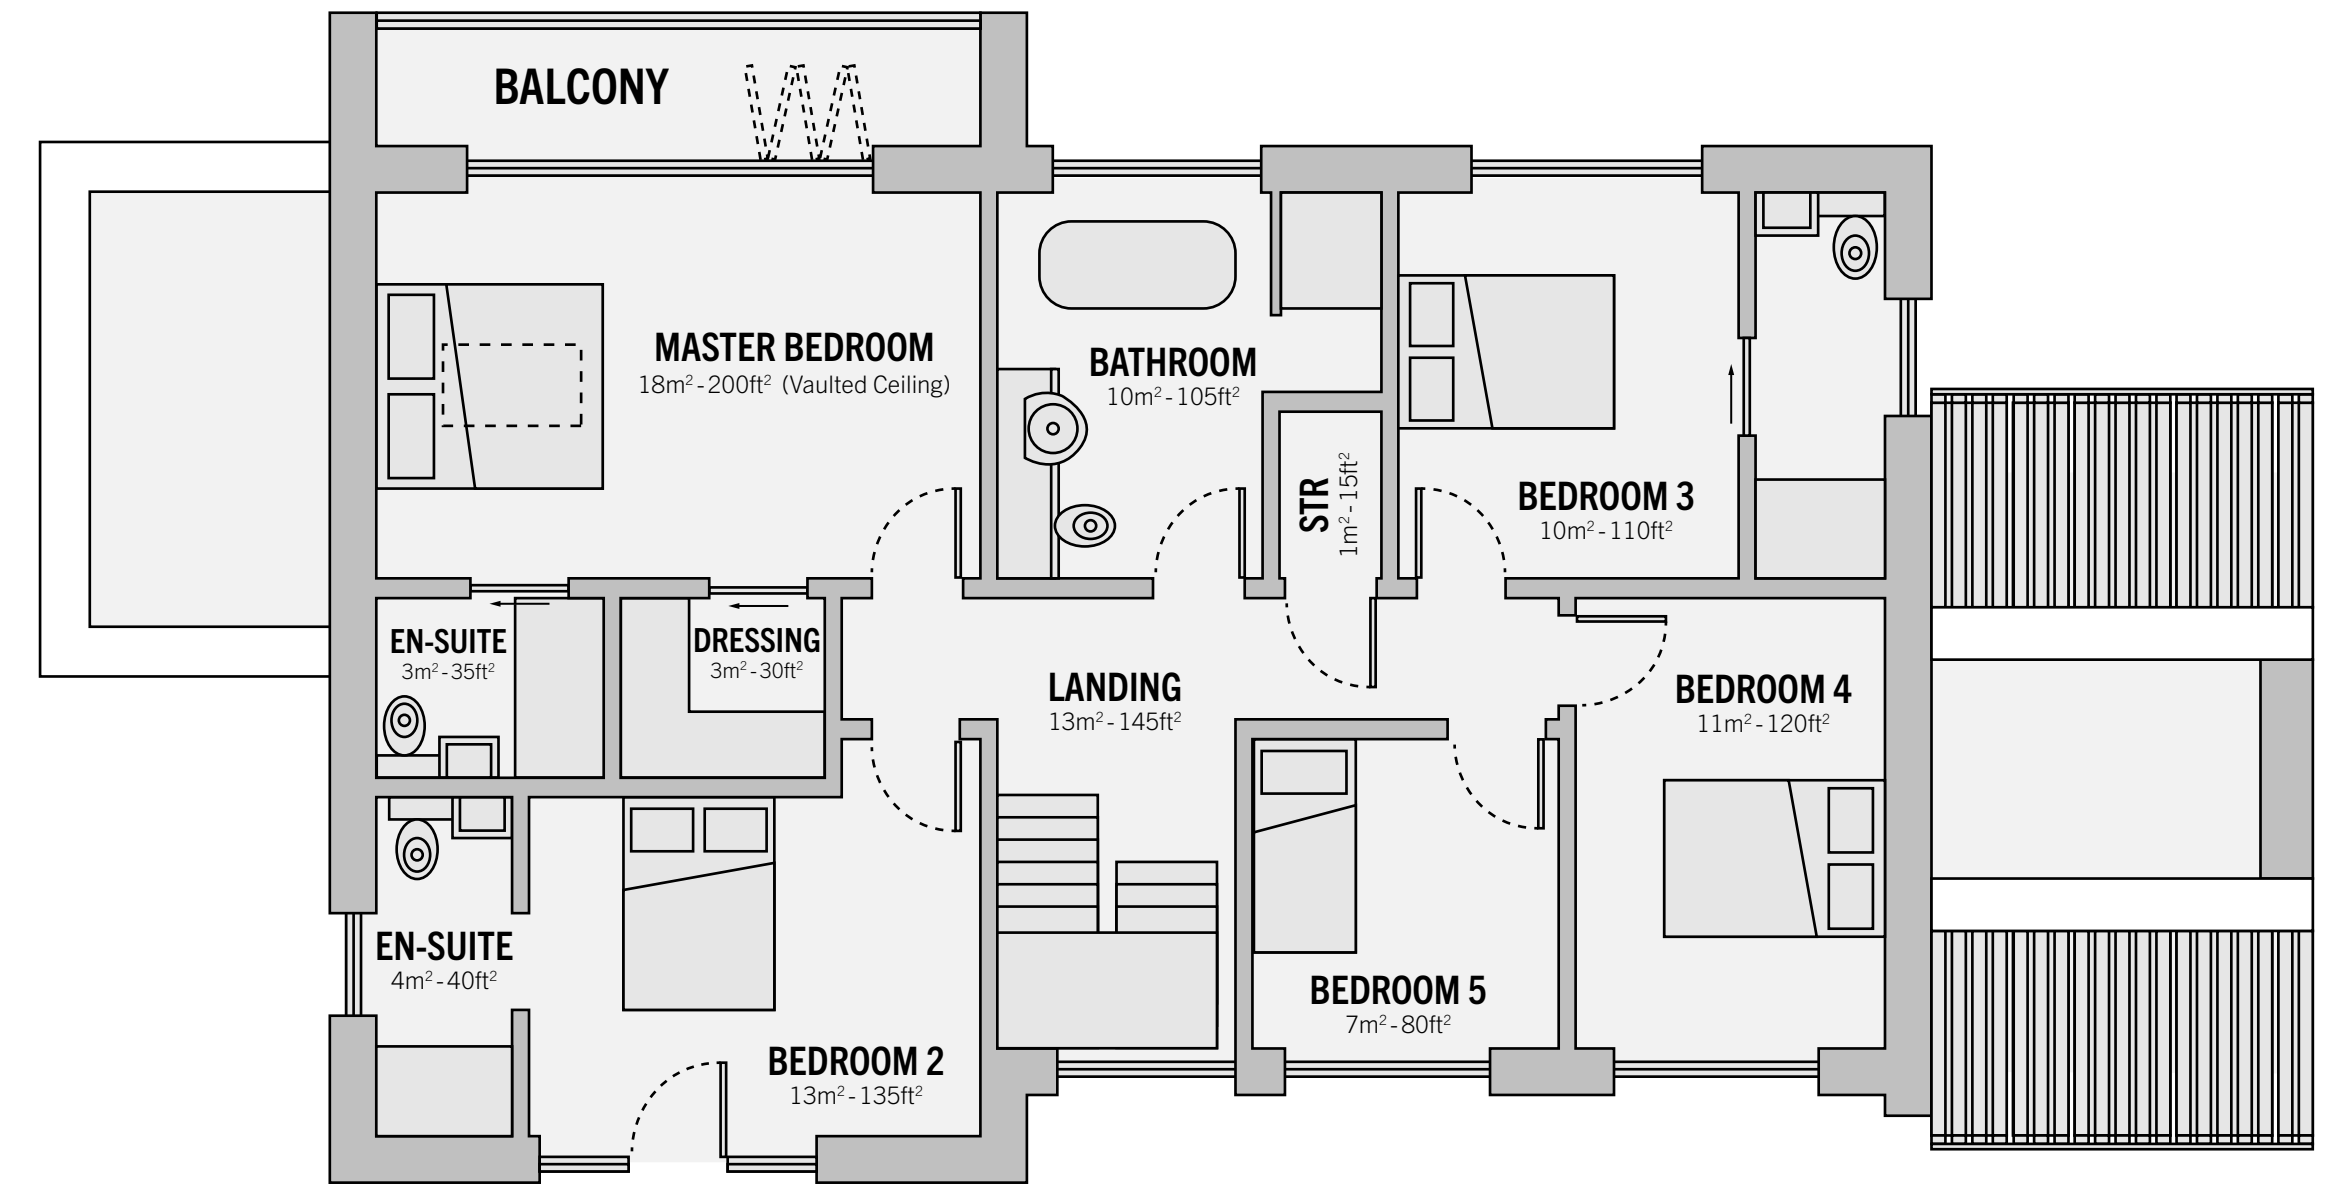

# JUNIPER HOUSE

5 Meadow View,  
Longframlington,  
NE65 8BU

Ground Floor

First Floor