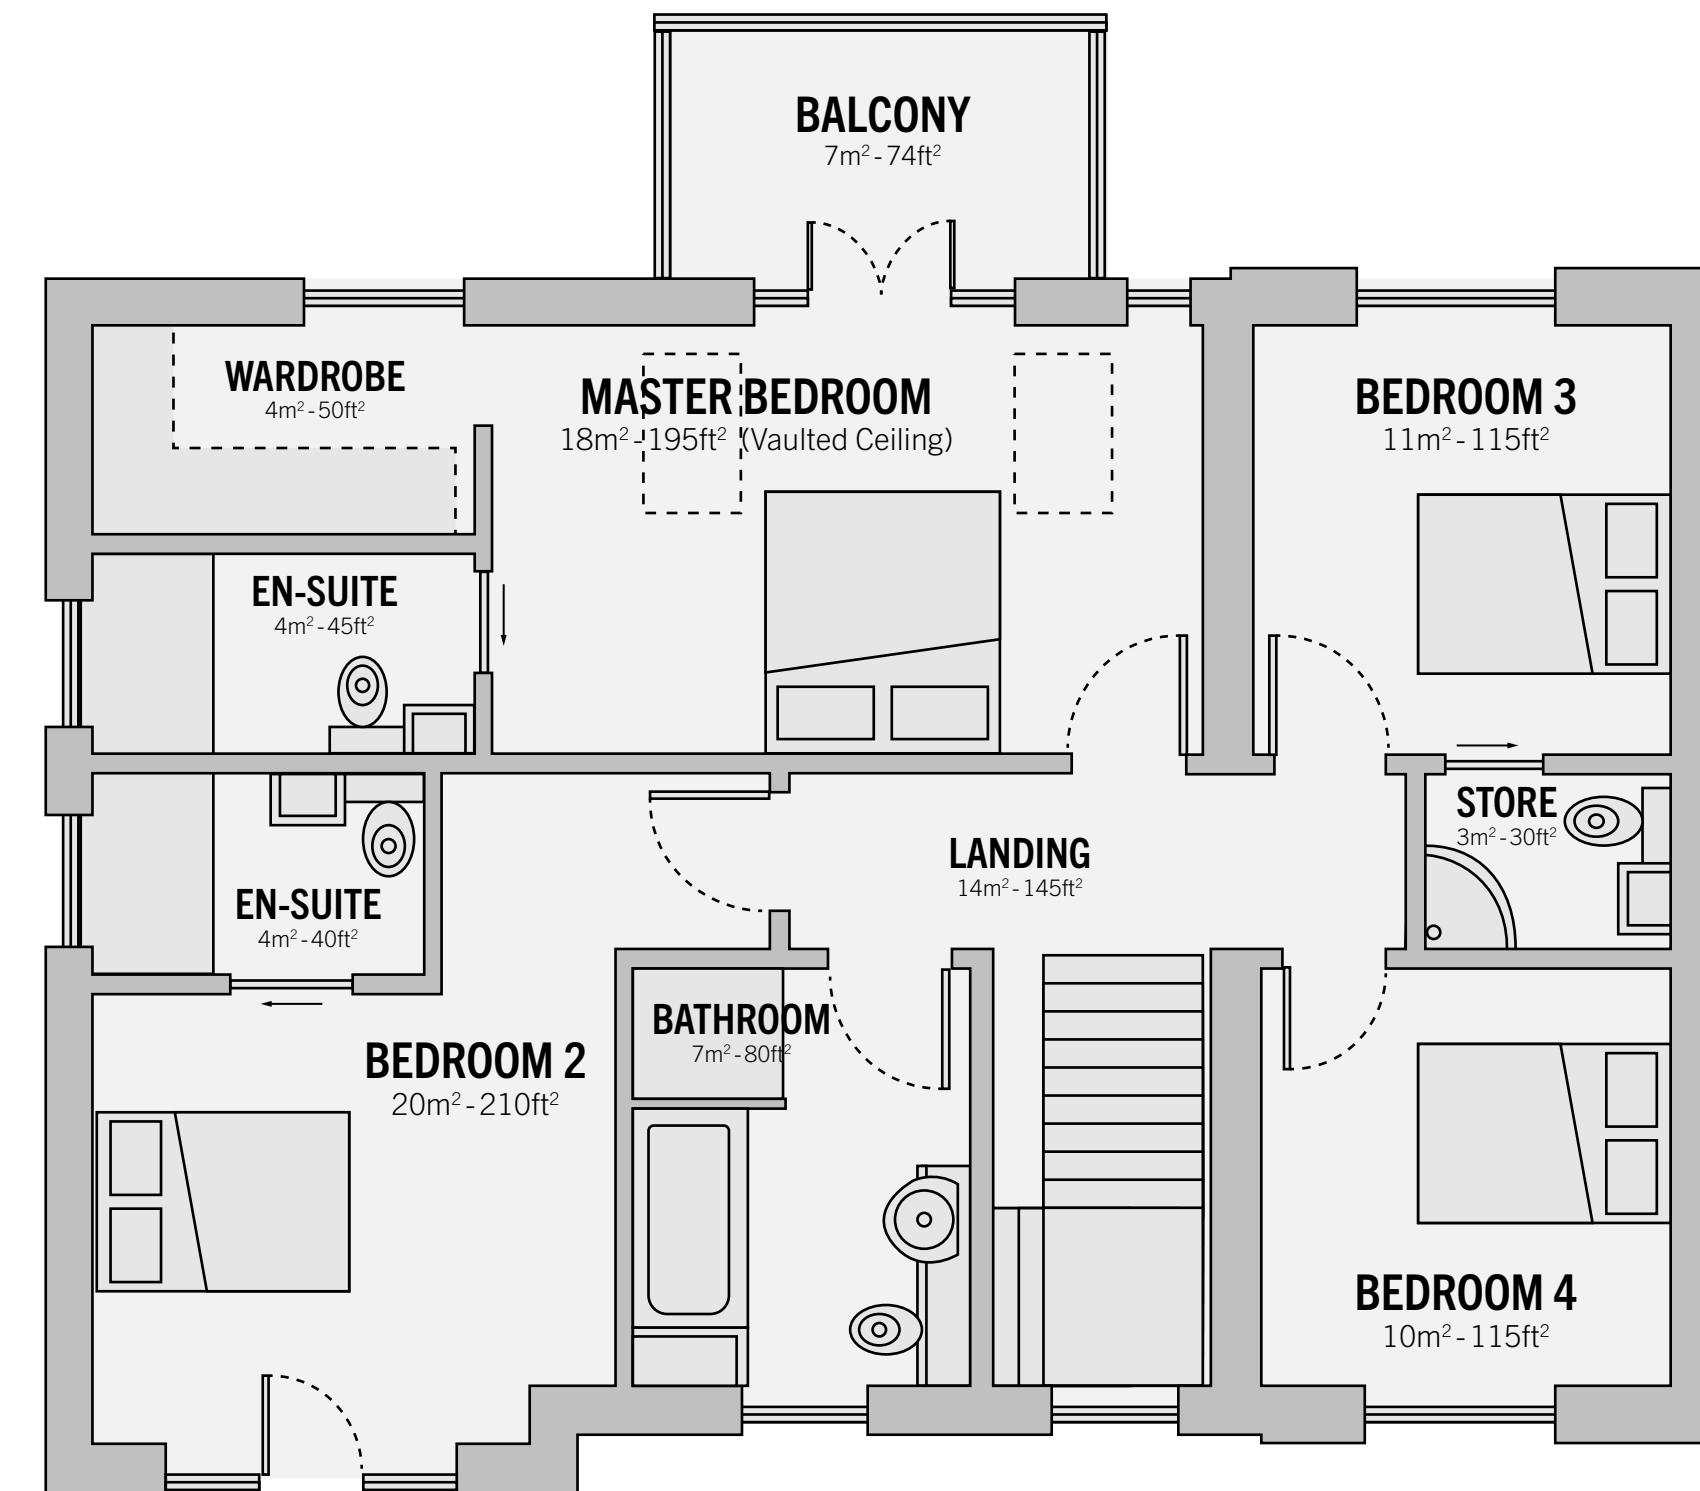

FOXGLOVE HOUSE

2 Meadow View,
Longframlington,
NE65 8BU

Ground Floor

First Floor