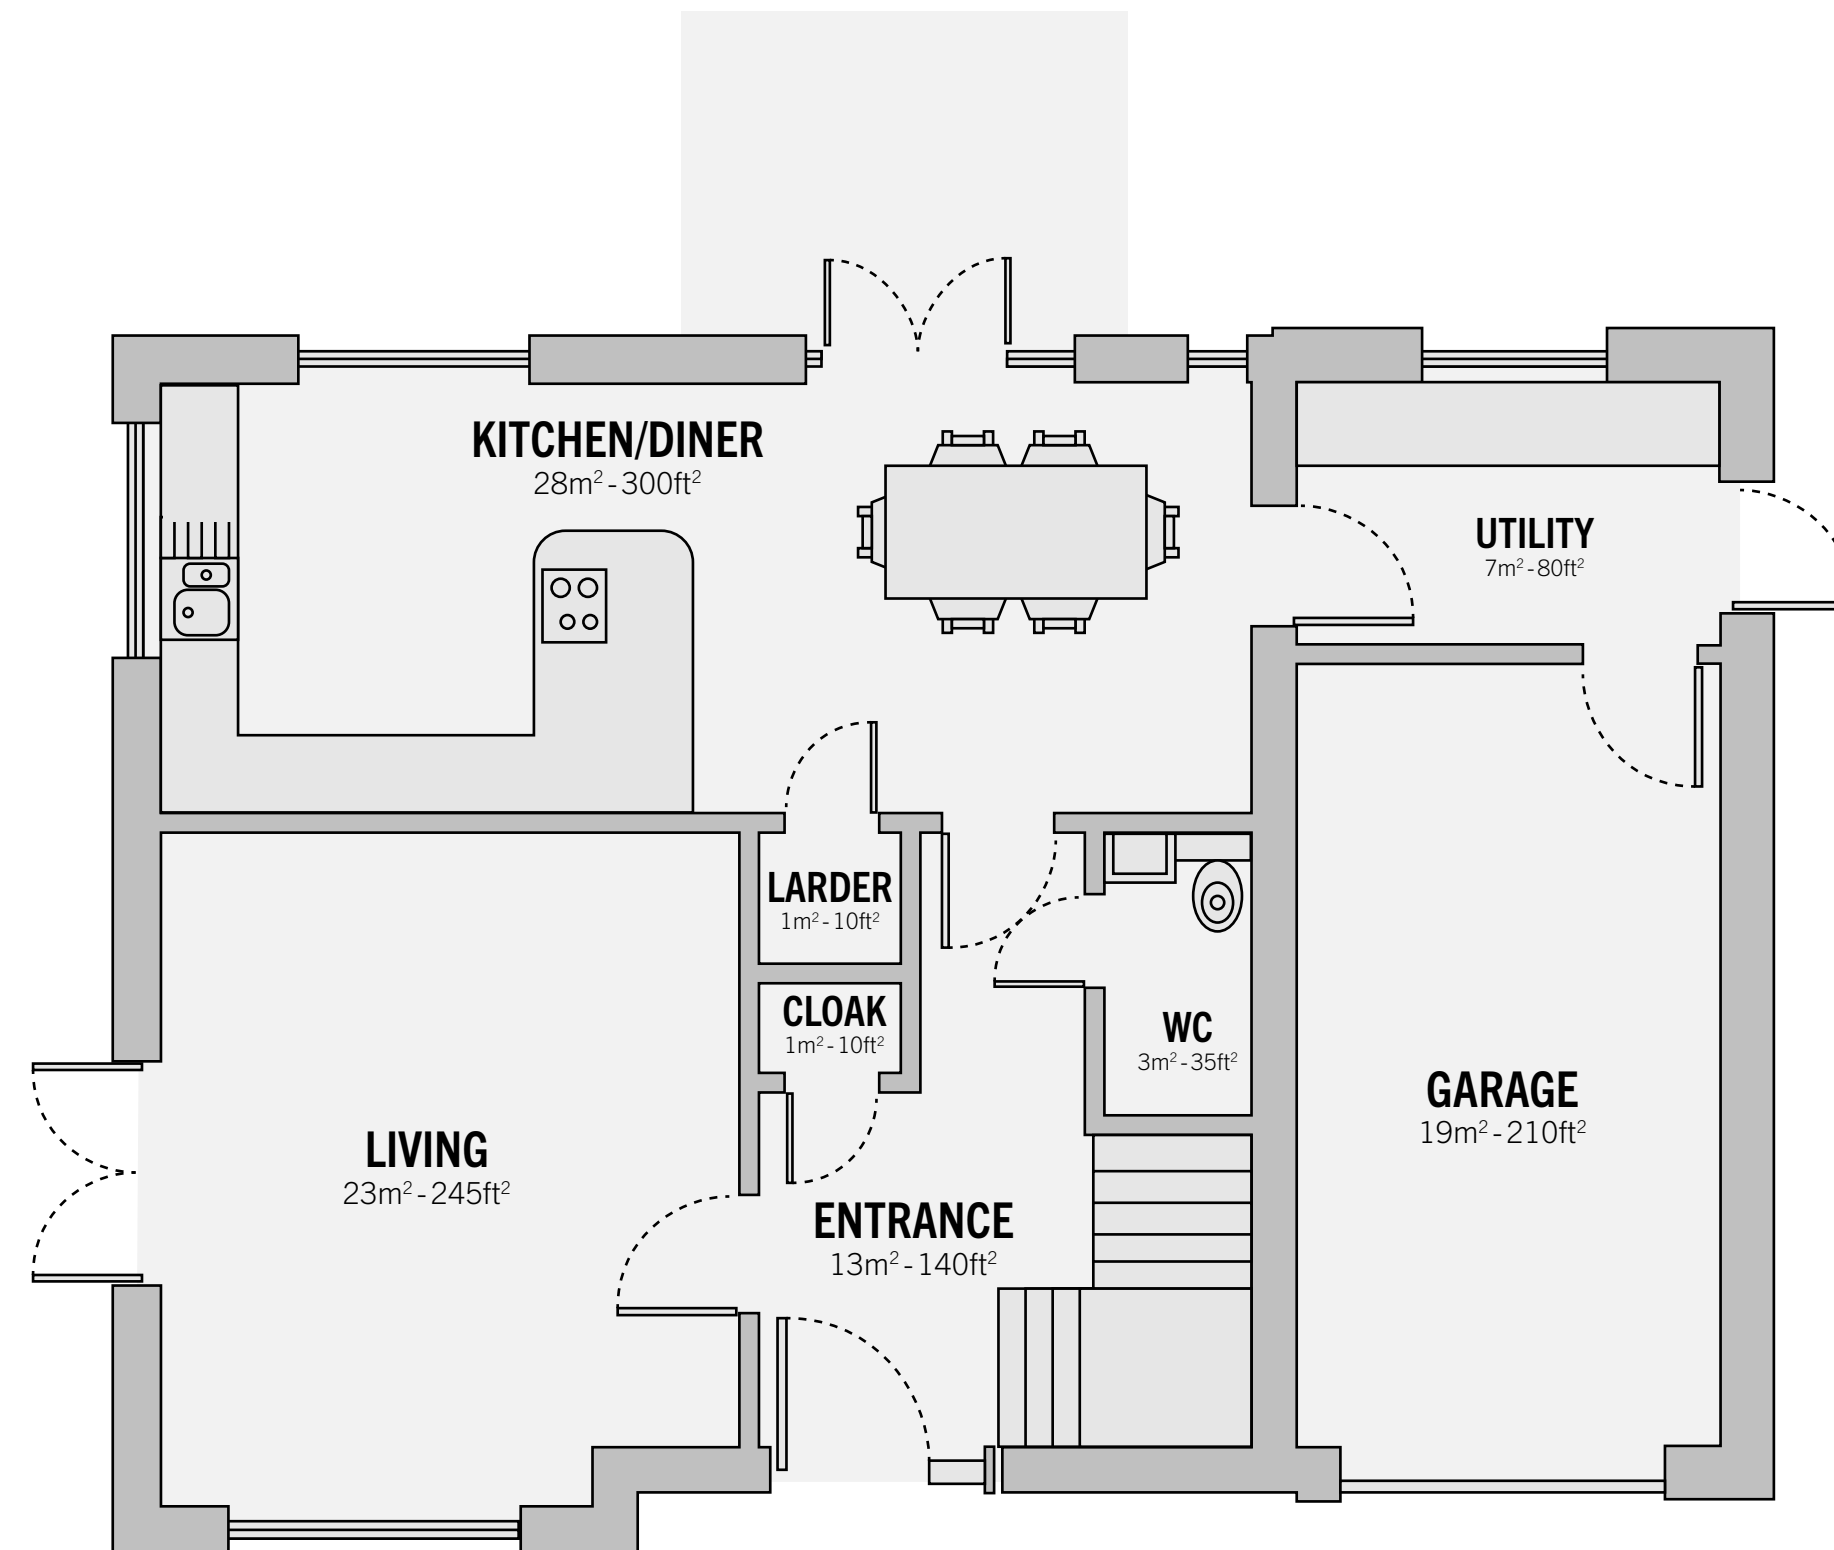

FOXGLOVE HOUSE

2 Meadow View,
Longframlington,
NE65 8BU

Ground Floor

First Floor